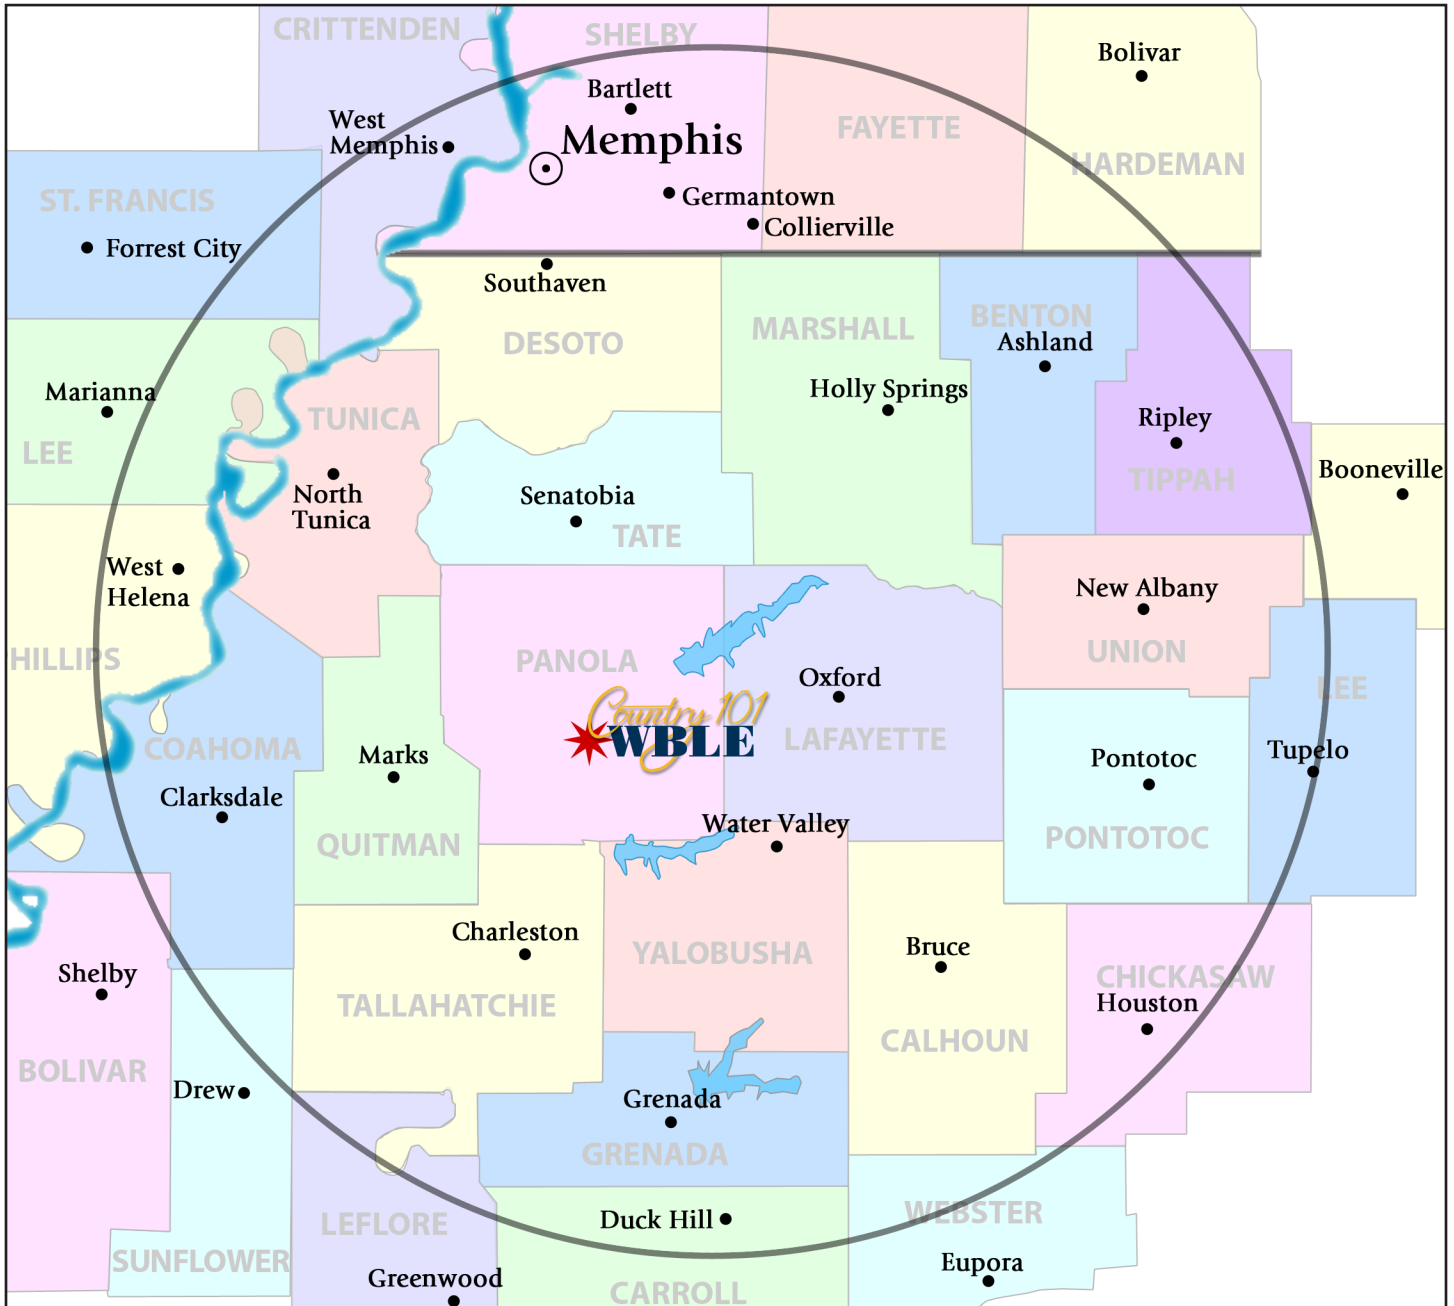

Coverage Area

WBLE 100.5 FM
50,000 watts

Country 101 WBLE is North Mississippi's dominant country FM, featuring extensive locally-produced news, sports, agri-news, and specialized programming. Country 101 beams a crystal-clear, digitally-processed signal backed up with 50,000 watts of power.

Put Country 101 to work for you in your marketing plan, and you'll be pleased with the response!